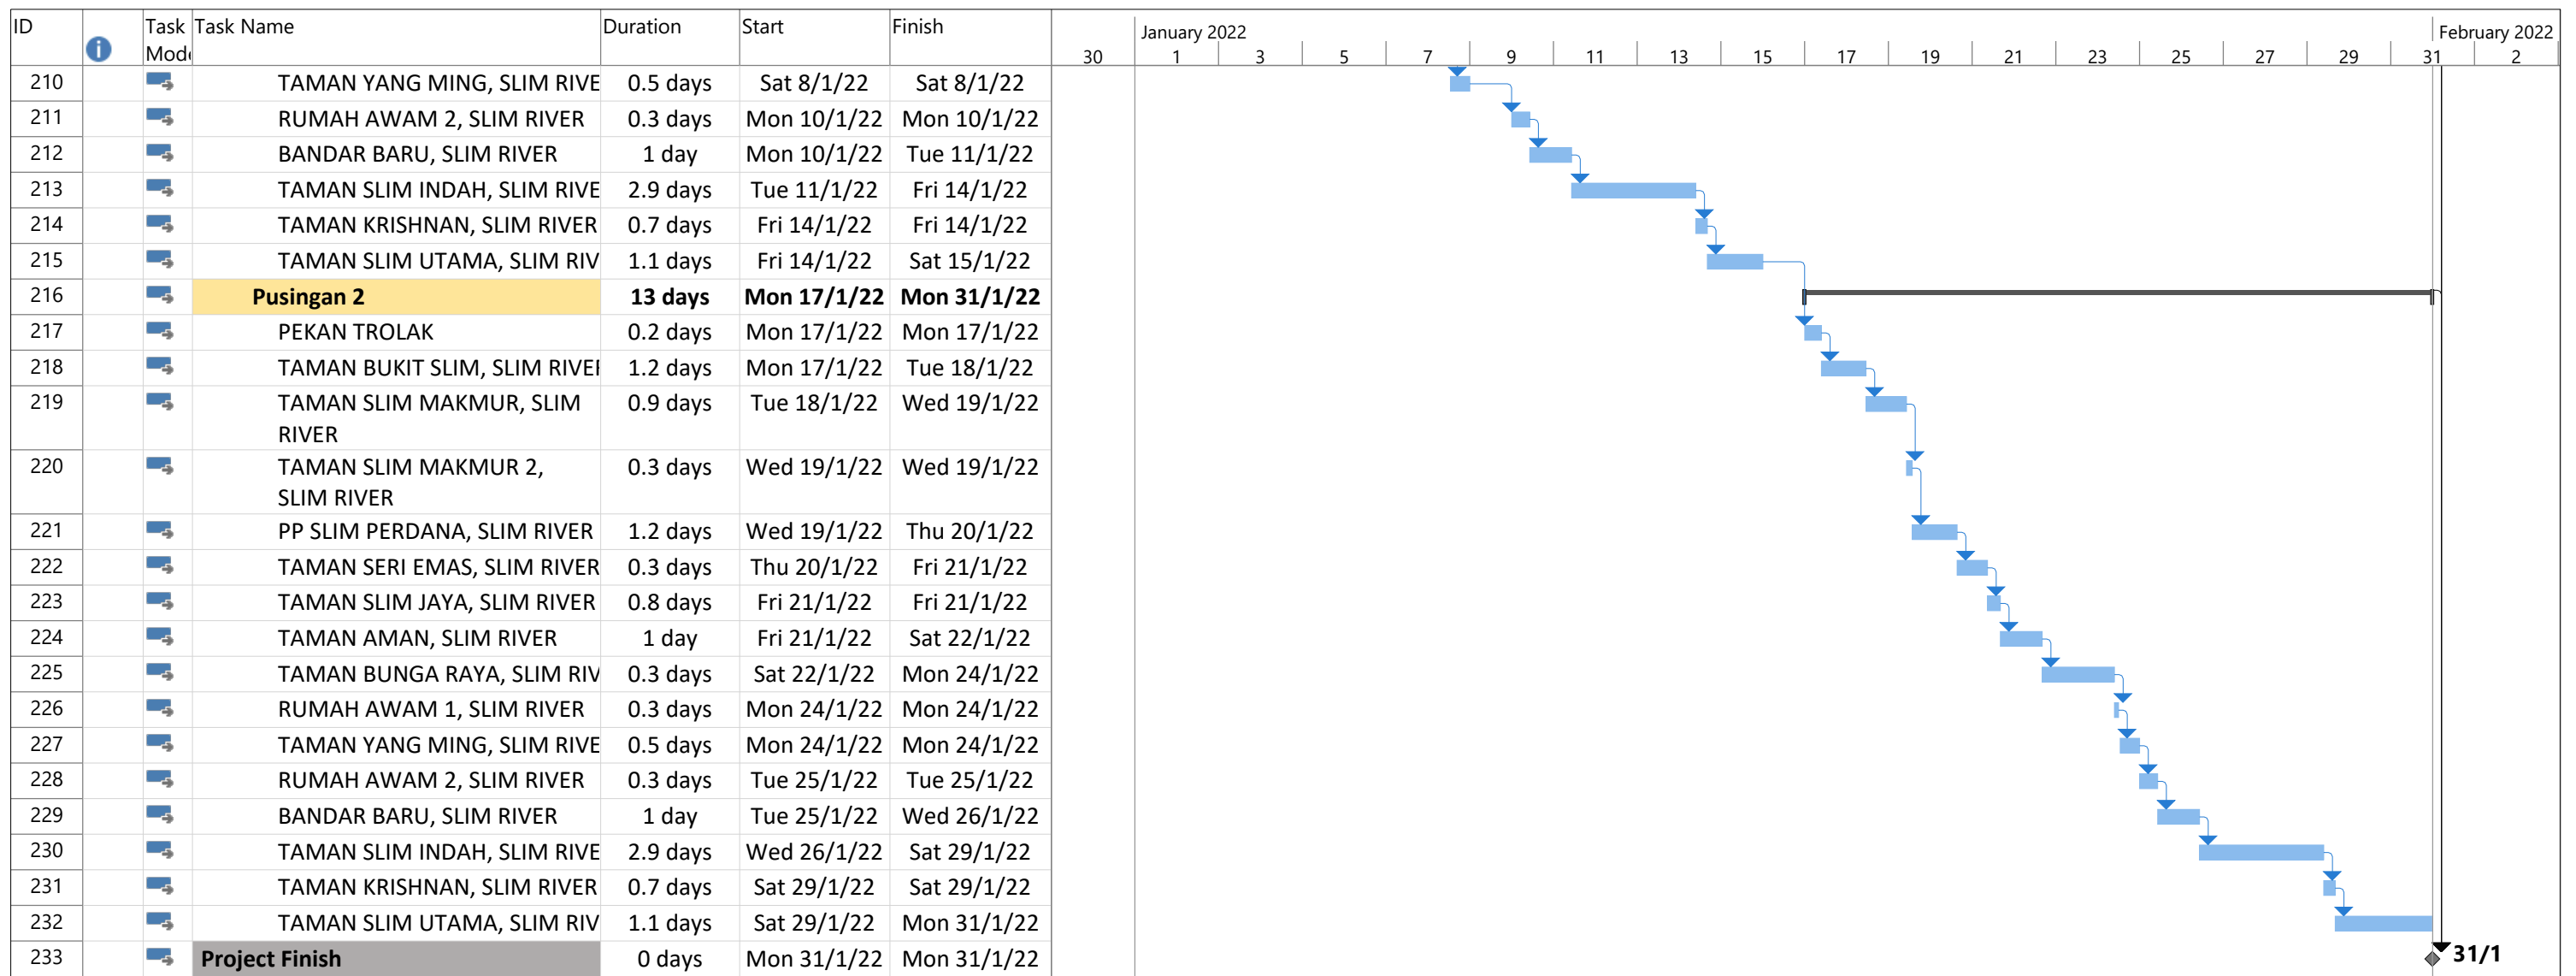

Project: Template Perancangan
Date: Mon 20/12/21

Task		Project Summary		Manual Task		Start-only		Deadline	
Split		Inactive Task		Duration-only		Finish-only		Progress	
Milestone		Inactive Milestone		Manual Summary Rollup		External Tasks		Manual Progress	
Summary		Inactive Summary		Manual Summary		External Milestone