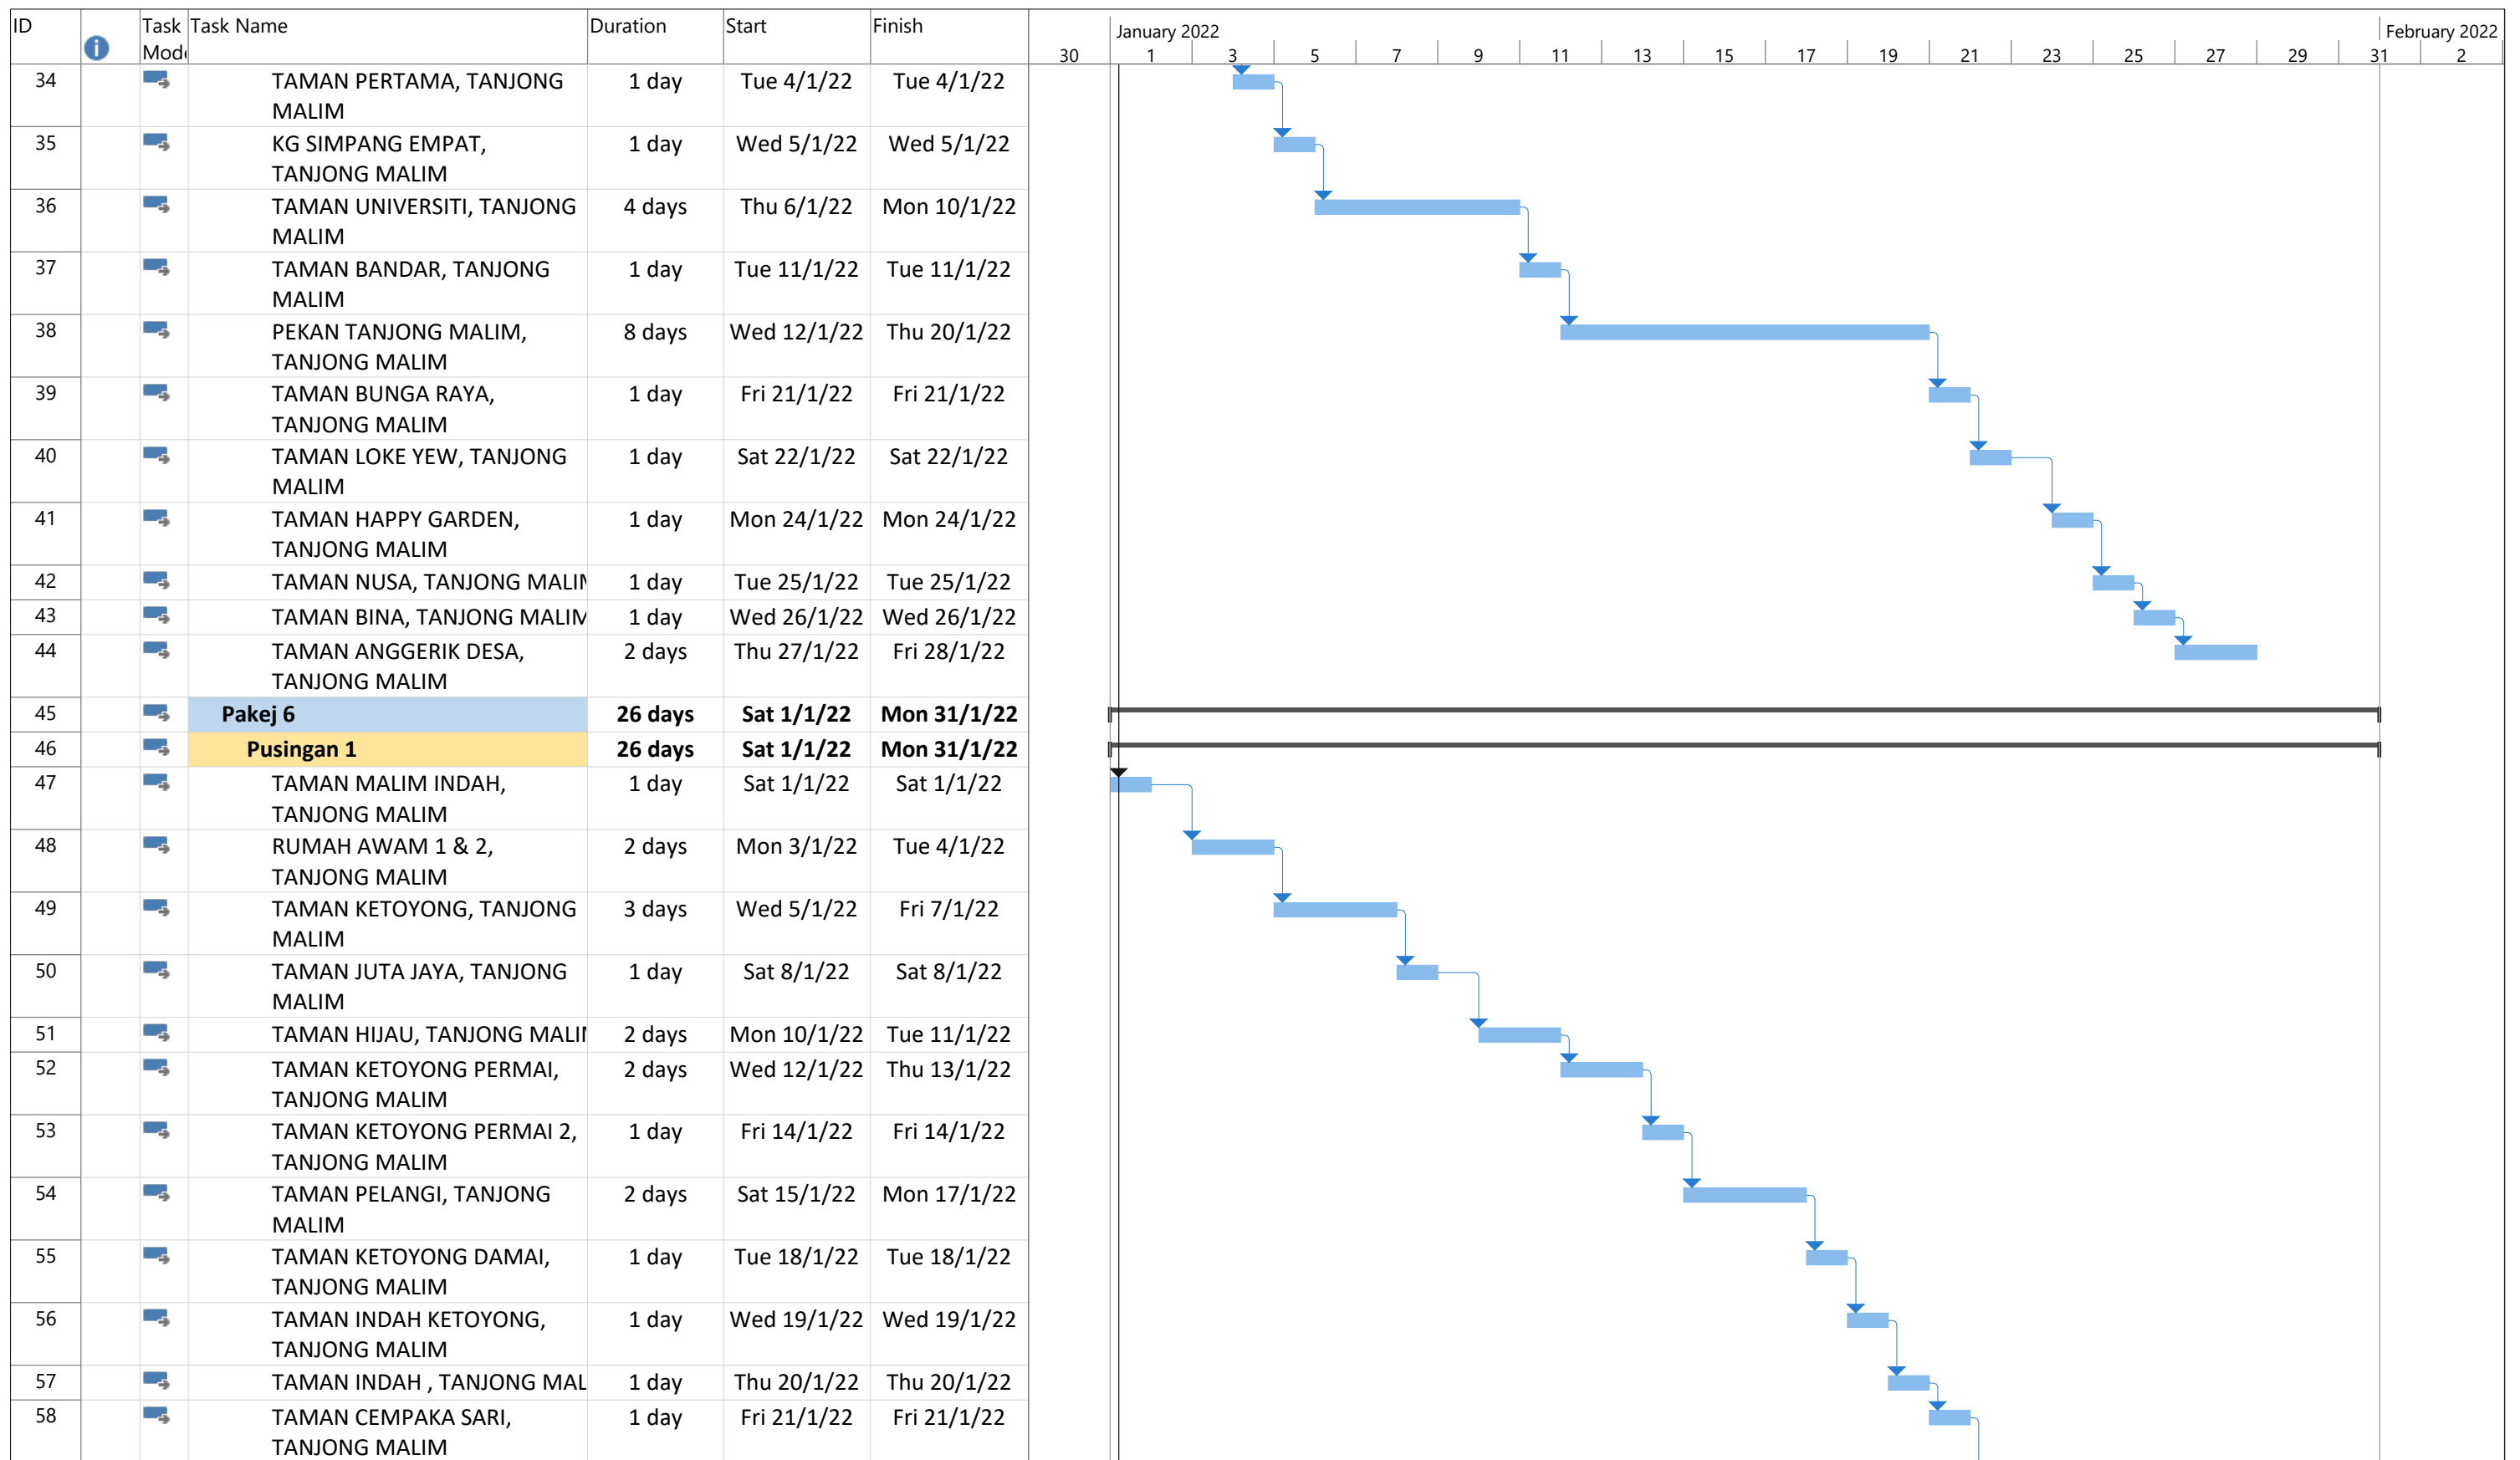

Project: Template Perancangan
Date: Mon 20/12/21

Task		Project Summary		Manual Task		Start-only		Deadline	
Split		Inactive Task		Duration-only		Finish-only		Progress	
Milestone		Inactive Milestone		Manual Summary Rollup		External Tasks		Manual Progress	
Summary		Inactive Summary		Manual Summary		External Milestone