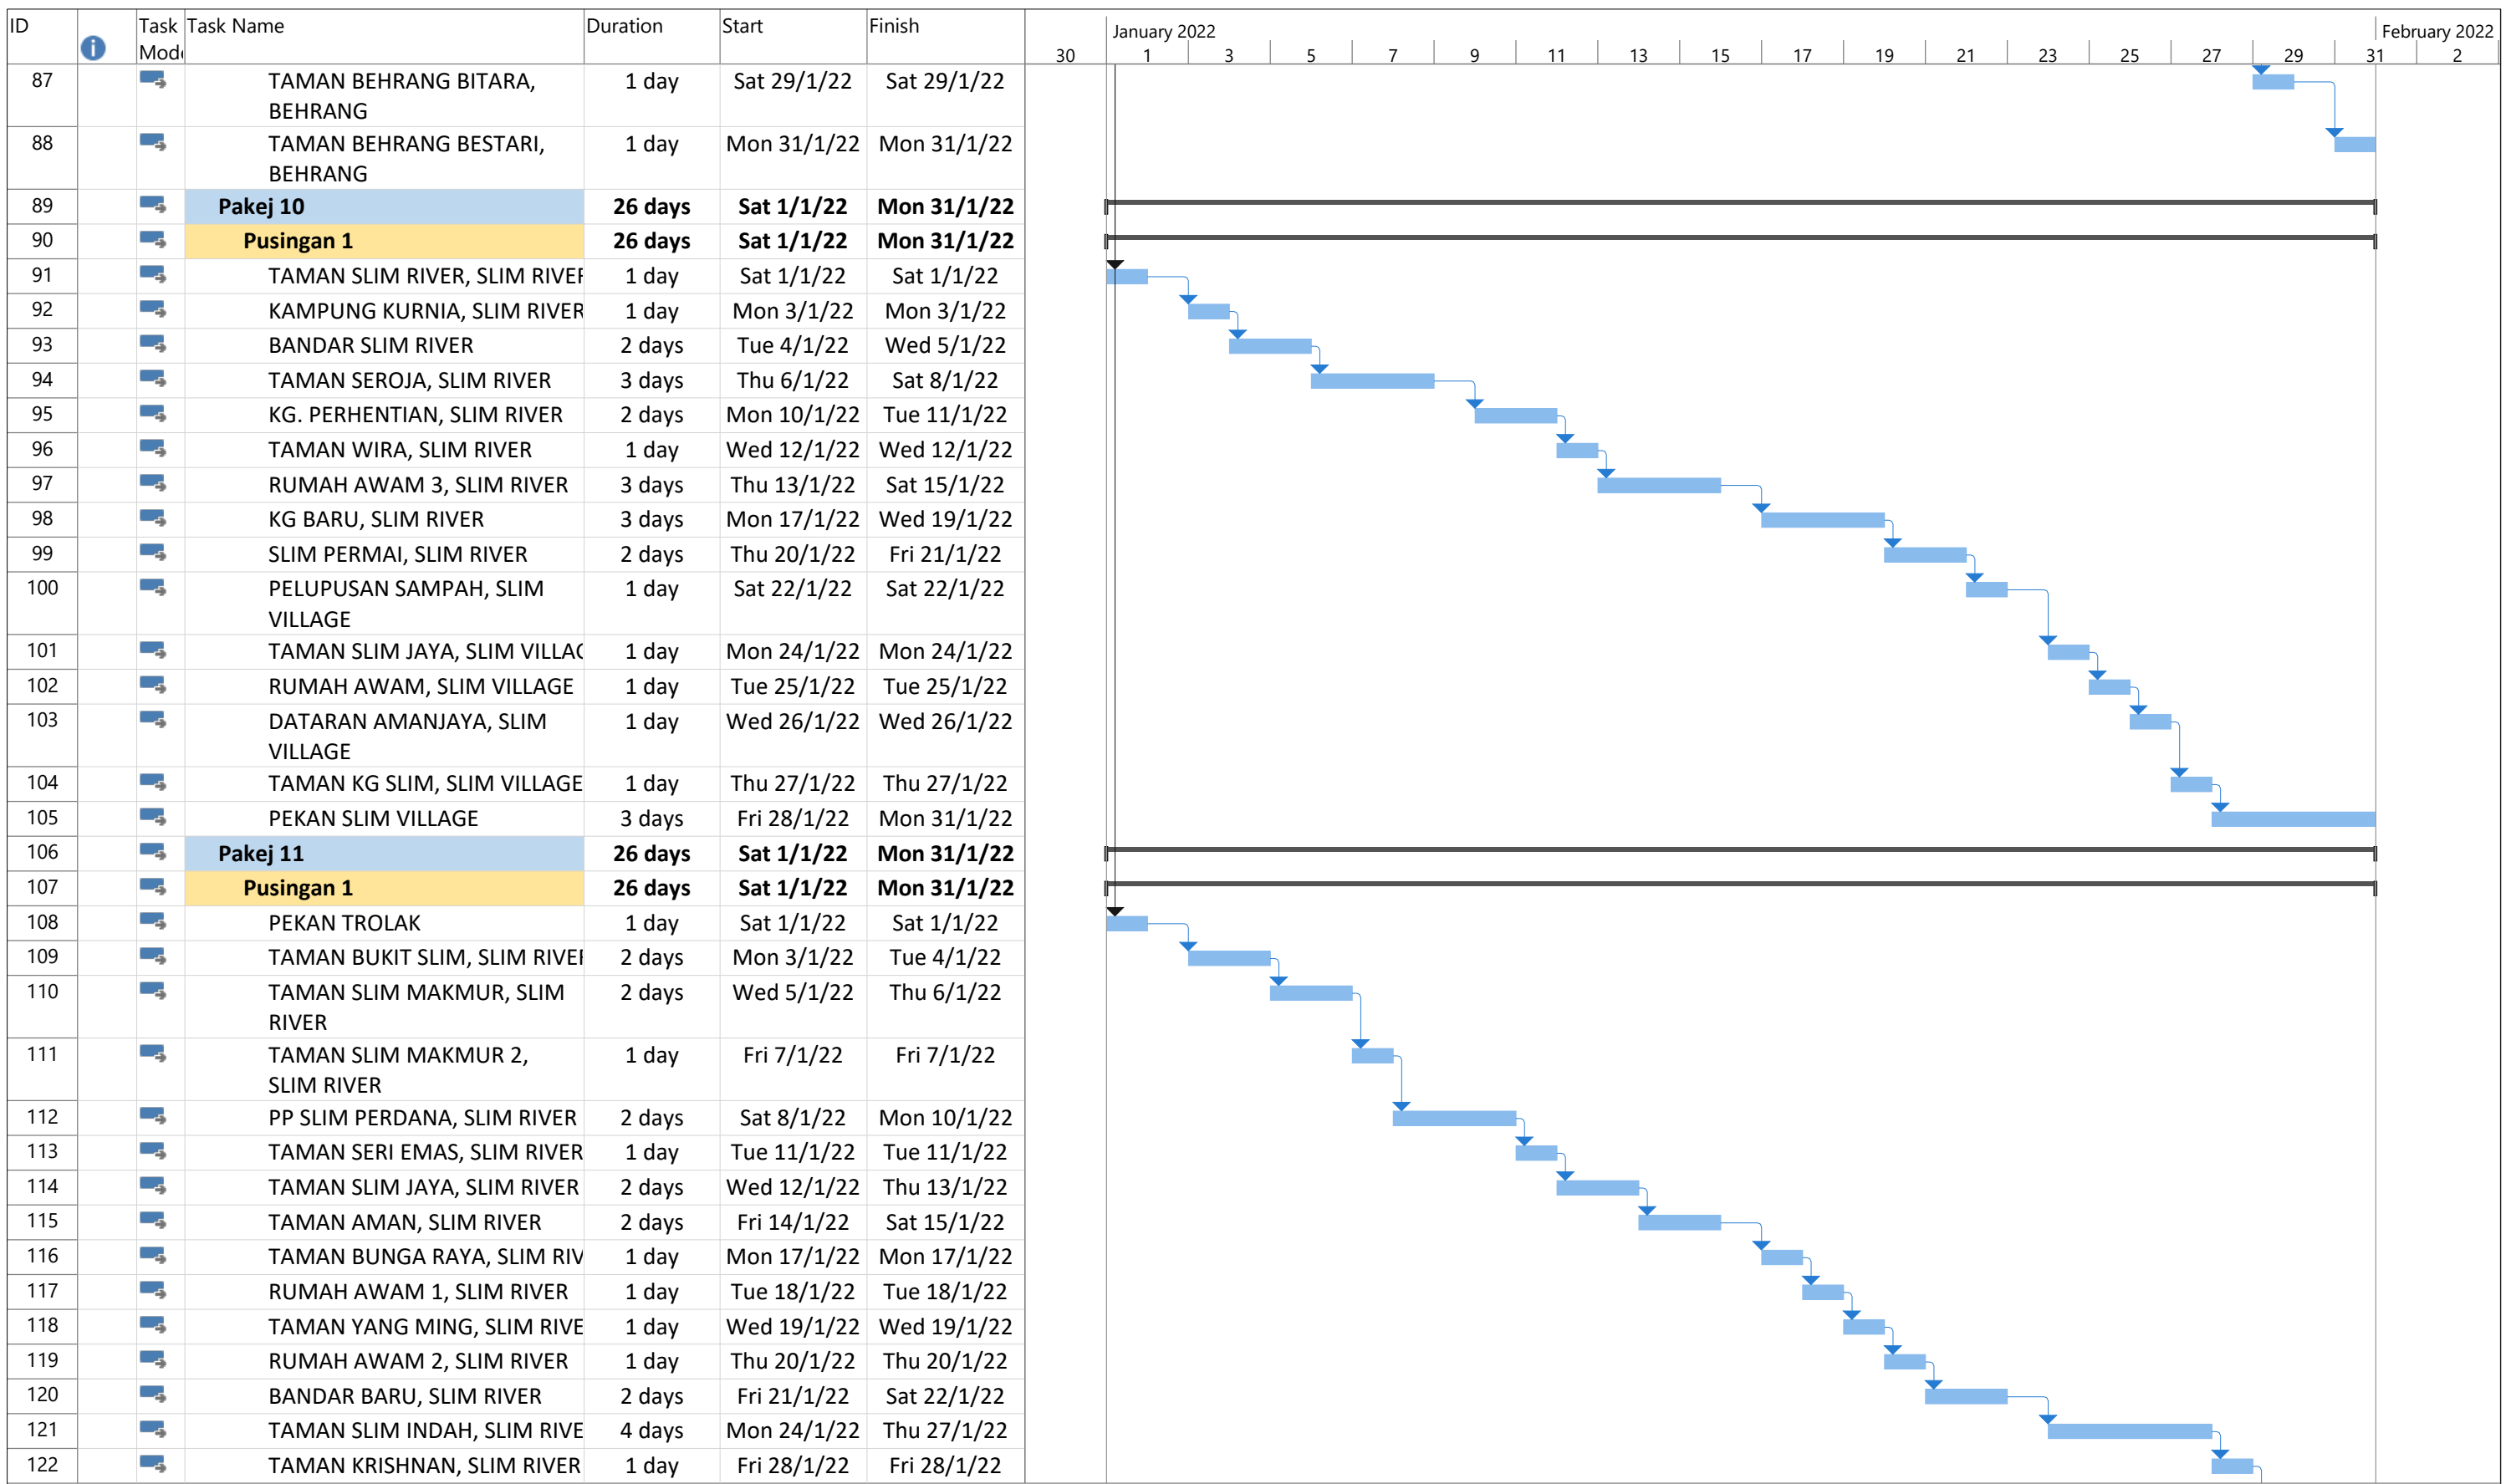

Project: Template Perancangan Date: Mon 20/12/21	Task		Project Summary		Manual Task		Start-only		Deadline	
	Split		Inactive Task		Duration-only		Finish-only		Progress	
	Milestone		Inactive Milestone		Manual Summary Rollup		External Tasks		Manual Progress	
	Summary		Inactive Summary		Manual Summary		External Milestone